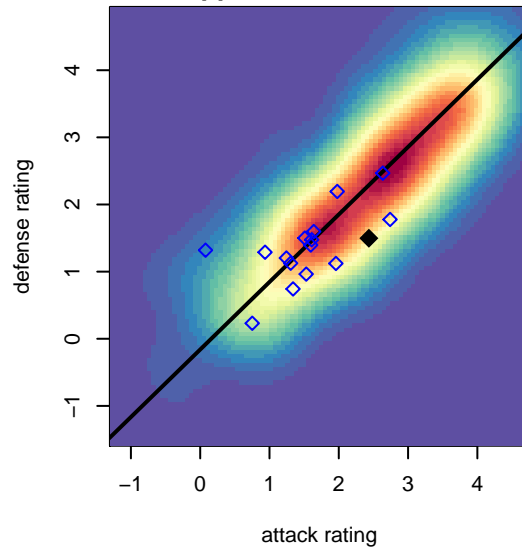

**attack and defense rating
relative to others at age
and all opponents in last 13 months**