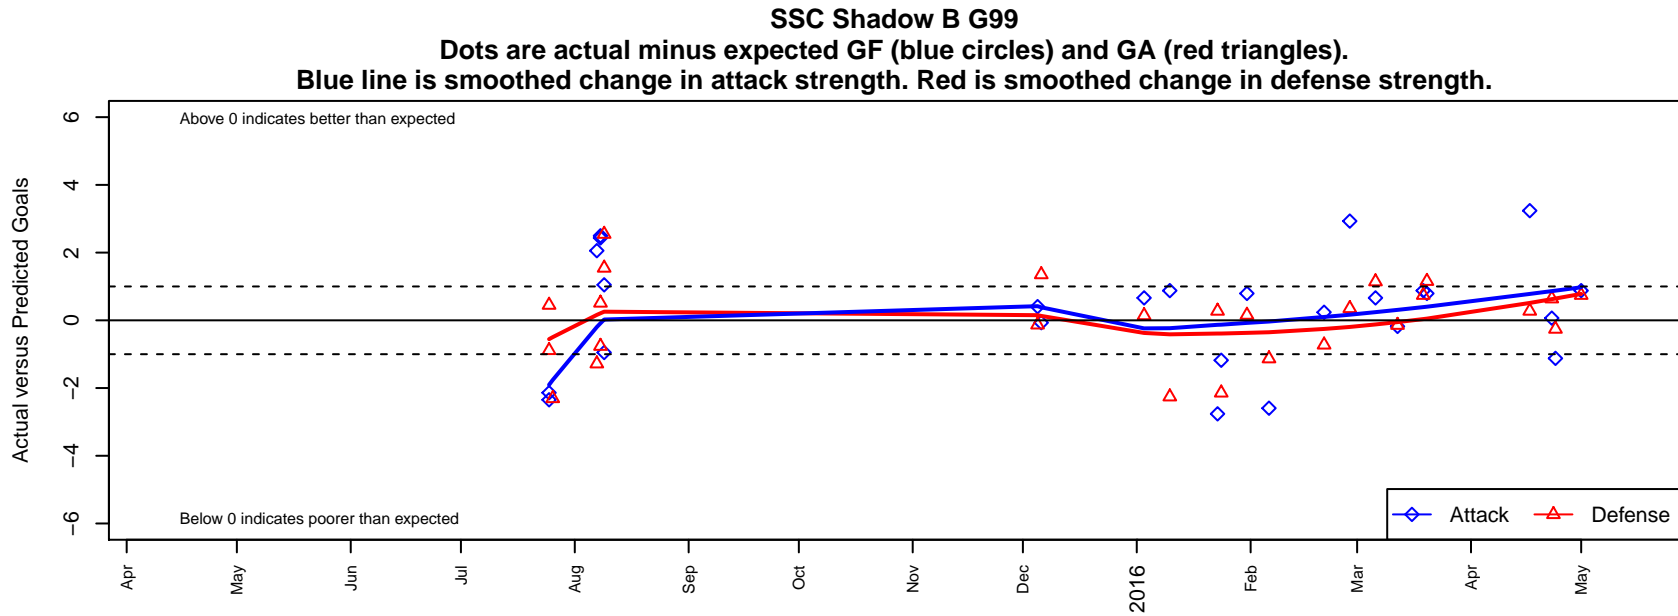

**attack and defense variance (black dot)
relative to other teams
and top 10 in region**

**attack and defense rating
relative to others at age
and all opponents in last 13 months**

SSC Shadow B G99

Spokane SC Shadow
Spokane, WA
G99 total strength=1367
attack=11.41 defense=4.47
fall league = Win RCL G99 Div 4
notes= Schreiner 2013, Barmes 2014,
Philip 2015

alt names used:
SSC Shadow G99-B
SSC Shadow GU99B
SSC Shadow G99-B
SHADOW PHILP (WA)
SSC Shadow G99-B

Venues played:
2015 Sounders FC Cup GU16
2015 Les Schwab NW Cup U16
2015 Win RCL G99 Div 4
2015 WYS Presidents Cup G99 Division 2