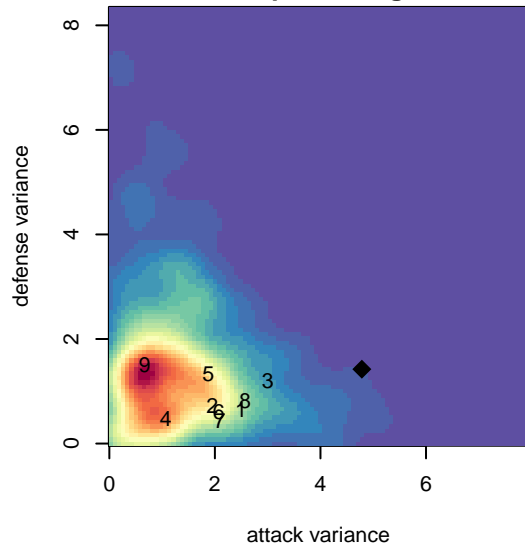

SSC Shadow B G99

Spokane SC Shadow
 Spokane, WA
 G99 total strength=1367
 attack=11.41 defense=4.47
 fall league = Win RCL G99 Div 4
 notes= Schreiner 2013, Barmes 2014,
 Philip 2015

alt names used:
 SSC Shadow G99-B
 SSC Shadow GU99B
 SSC Shadow G99-B
 SHADOW PHILP (WA)
 SSC Shadow G99-B

Venues played:
 2015 Sounders FC Cup GU16
 2015 Les Schwab NW Cup U16
 2015 Win RCL G99 Div 4
 2015 WYS Presidents Cup G99 Division 2

**attack and defense variance (black dot)
relative to other teams
and top 10 in region**