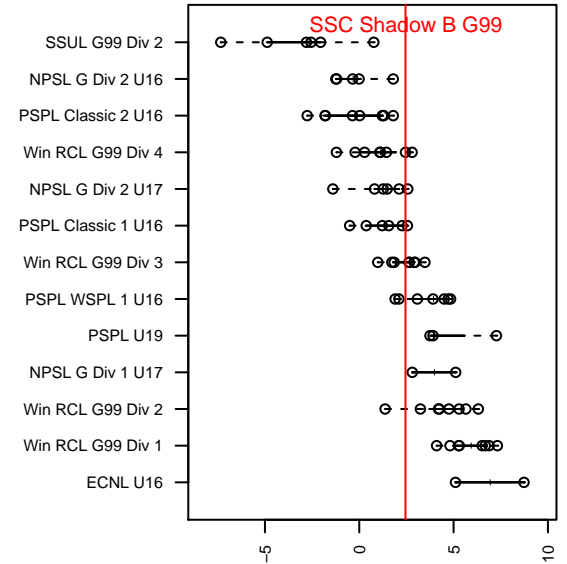

**attack and defense rating
relative to others at age
and all opponents in last 13 months**