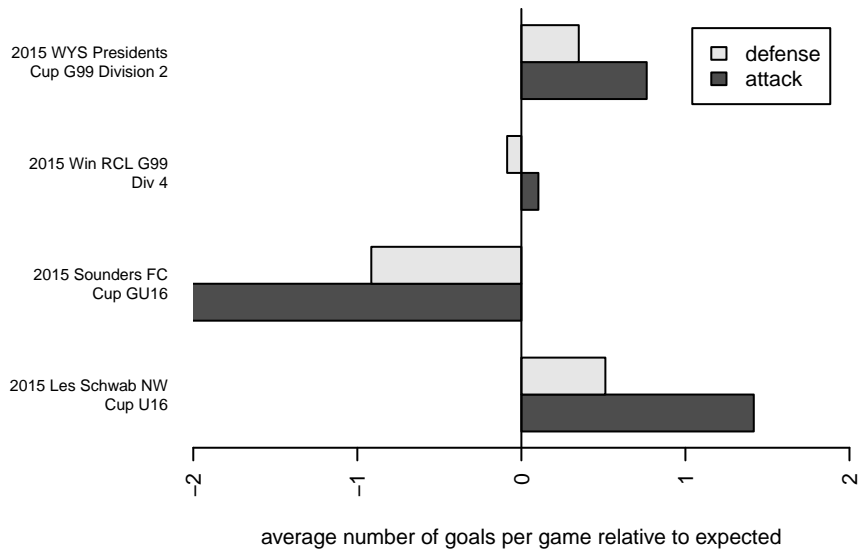

Performance relative to 13 month average