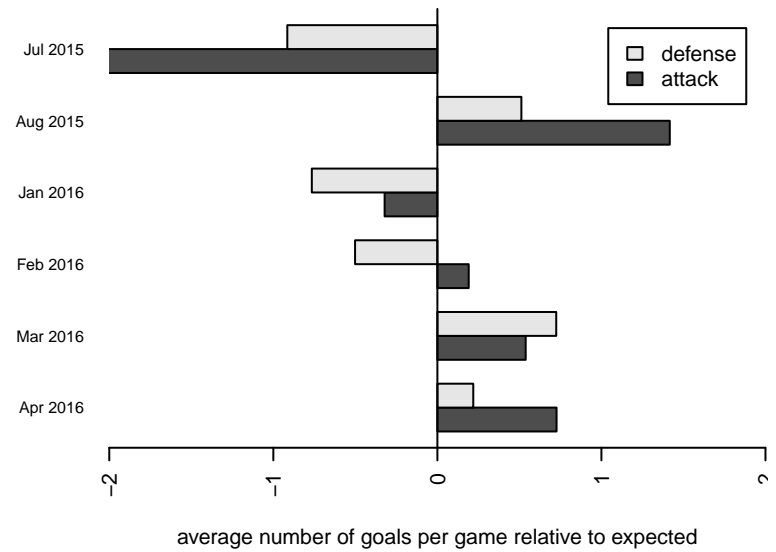

Performance relative to 13 month average